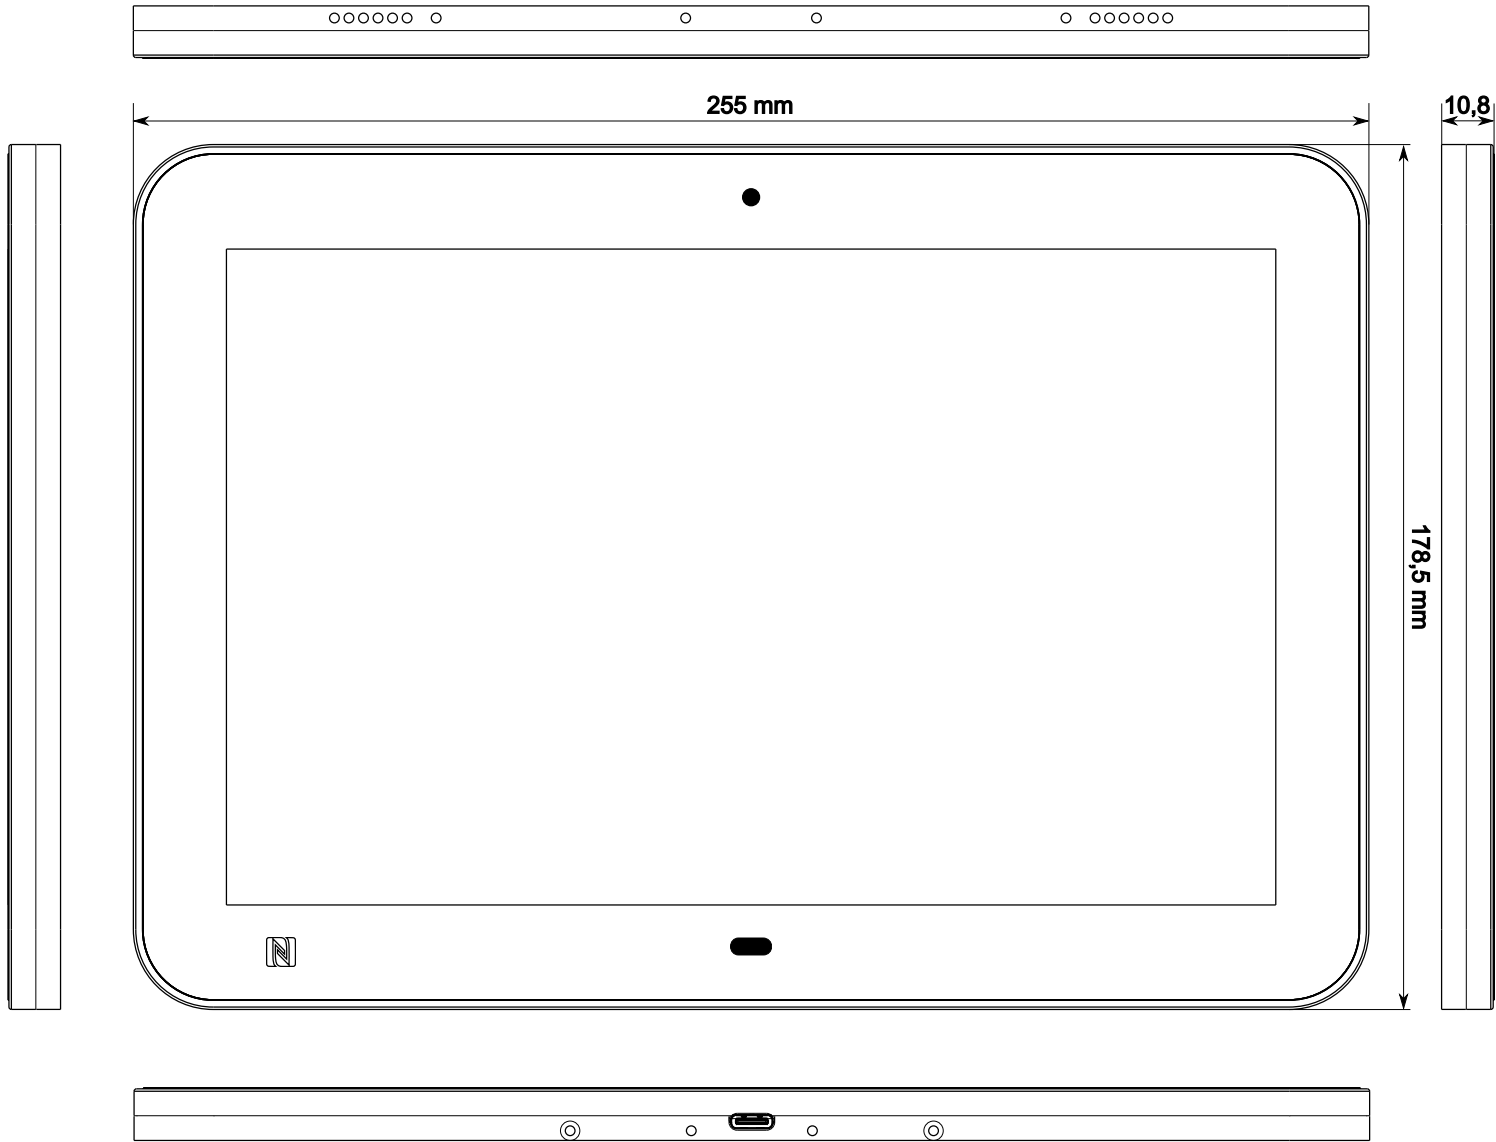

Camera :

5MP Camera, 2592x1944 px with inhibition

Network :

1x Wifi 5 with built-in antenna
 1x Ethernet 10/100 BaseT via optional adapter

Power supply :

5VDC via USB-C

Environment :

Temperature : 0~45°C

Mechanical characteristics :

Weight: 800gr
 Size (WxHxD): 255x178,5x10,8 mm

Warranty :

1 year (parts and labour)

Manufacturer :

Qeedji

Block Diagram

Ordering Information